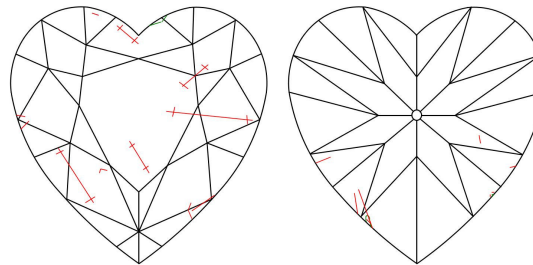

GIA DIAMOND GRADING REPORT

 January 16, 2015
 GIA Report Number 1199211882
 Shape and Cutting Style Heart Brilliant
 Measurements 7.29 x 8.39 x 4.82 mm

GRADING RESULTS

 Carat Weight 1.70 carat
 Color Grade F
 Clarity Grade SI2

ADDITIONAL GRADING INFORMATION

 Polish Excellent
 Symmetry Very Good
 Fluorescence None
 Inscription(s): GIA 1199211882

Comments: Additional twinning wisps, pinpoints and surface graining are not shown.

PROPORTIONS

Profile not to actual proportions

CLARITY CHARACTERISTICS

- KEY TO SYMBOLS***
-
- 
- Twinning Wisp
- 
- Natural
-
- 
- Feather
-
- 
- Cavity
-
- 
- Indented Natural

* Red symbols denote internal characteristics (inclusions). Green or black symbols denote external characteristics (blemishes). Diagram is an approximate representation of the diamond, and symbols shown indicate type, position, and approximate size of clarity characteristics. All clarity characteristics may not be shown. Details of finish are not shown.