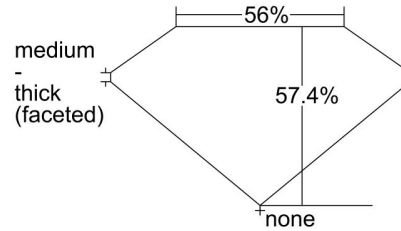

GIA DIAMOND GRADING REPORT

 January 16, 2015
 GIA Report Number 1199211882
 Shape and Cutting Style Heart Brilliant
 Measurements 7.29 x 8.39 x 4.82 mm

GRADING RESULTS

 Carat Weight 1.70 carat
 Color Grade F
 Clarity Grade SI2

PROPORTIONS

Profile not to actual proportions

CLARITY CHARACTERISTICS

- KEY TO SYMBOLS***
-
- 
- Twinning Wisp
- 
- Natural
-
- 
- Feather
-
- 
- Cavity
-
- 
- Indented Natural

* Red symbols denote internal characteristics (inclusions). Green or black symbols denote external characteristics (blemishes). Diagram is an approximate representation of the diamond, and symbols shown indicate type, position, and approximate size of clarity characteristics. All clarity characteristics may not be shown. Details of finish are not shown.