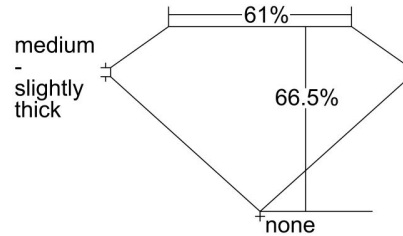

GIA DIAMOND GRADING REPORT

August 17, 2016
GIA Report Number 1235451070
Shape and Cutting Style ..... Emerald Cut
Measurements ..... 6.63 x 5.05 x 3.36 mm

GRADING RESULTS

Carat Weight ..... 1.01 carat
Color Grade ..... D
Clarity Grade VVS1

ADDITIONAL GRADING INFORMATION

Polish ..... Excellent
Symmetry ..... Very Good
Fluorescence ..... None
Inscription(s): GIA 1235451070

PROPORTIONS

Profile not to actual proportions