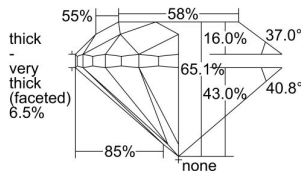

GIA®

FACSIMILE

GIA REPORT 2165742924

Verify this report at gia.edu

GIA DIAMOND DOSSIER®

December 17, 2014
GIA Report Number 2165742924
Shape and Cutting Style ..... Round Brilliant
Measurements ..... 5.44 - 5.49 x 3.56 mm

GRADING RESULTS

Carat Weight ..... 0.70 carat
Color Grade ..... J
Clarity Grade VS1
Cut Grade ..... Good

ADDITIONAL GRADING INFORMATION

Polish ..... Good
Symmetry ..... Good
Fluorescence ..... None
Clarity Characteristics ..... Needle, Indented Natural
Inscription(s): GIA 2165742924

PROPORTIONS

Profile to actual proportions