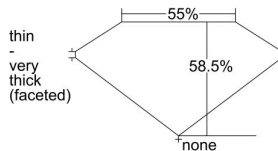

GIA®

FACSIMILE

GIA REPORT 1203622321

Verify this report at gia.edu

GIA DIAMOND DOSSIER®

August 17, 2015
GIA Report Number 1203622321
Shape and Cutting Style ..... Oval Brilliant
Measurements ..... 7.52 x 5.17 x 3.02 mm

GRADING RESULTS

Carat Weight ..... 0.79 carat
Color Grade ..... J
Clarity Grade VS1

ADDITIONAL GRADING INFORMATION

Polish ..... Good
Symmetry ..... Good
Fluorescence ..... Medium Blue
Clarity Characteristics ..... Crystal, Pinpoint
Inscription(s): GIA 1203622321

PROPORTIONS

Profile not to actual proportions

GRADING SCALES

GIA COLOR SCALE		GIA CLARITY SCALE		
NEAR COLORLESS	D	VERY SLIGHTLY SLIGHTLY INCLUDED	FLAWLESS	
	E		INTERNALLY FLAWLESS	
	F	VERY SLIGHTLY INCLUDED	VVS₁	
	G		VVS₂	
	H		VS₁	
	FAINT	I	VERY SLIGHTLY INCLUDED	VS₂
		J		SI₁
		K	SLIGHTLY INCLUDED	SI₂
		L		I₁
		M		I₂
VERY LIGHT		N	INCLUDED	I₃
	O			
	P			
	Q			
LIGHT	R			
	S			
	T			
	U			
	V			
	Z