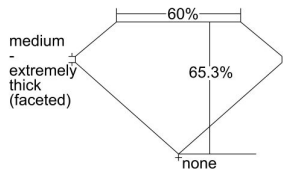

GIA®

FACSIMILE

GIA REPORT 5203485871

Verify this report at gia.edu

GIA DIAMOND DOSSIER®

August 03, 2015
GIA Report Number 5203485871
Shape and Cutting Style ..... Heart Brilliant
Measurements ..... 5.40 x 5.72 x 3.73 mm

GRADING RESULTS

Carat Weight ..... 0.70 carat
Color Grade ..... D
Clarity Grade VS1

ADDITIONAL GRADING INFORMATION

Polish ..... Very Good
Symmetry ..... Good
Fluorescence ..... None
Clarity Characteristics ..... Crystal, Needle, Pinpoint
Inscription(s): GIA 5203485871

PROPORTIONS

Profile not to actual proportions

GRADING SCALES

GIA COLOR SCALE		GIA CLARITY SCALE	
COLORLESS	D	VERY VERY SLIGHTLY SLIGHTLY INCLUDED	FLAWLESS
	E		INTERNALLY FLAWLESS
	F		VVS₁
	G		VVS₂
	H		VS₁
	I		VS₂
	J		SI₁
	K		SI₂
	L		I₁
	M		I₂
NEAR COLORLESS	N	SLIGHTLY INCLUDED	I₃
	O		
	P		
	Q		
FAINT	R		
	S		
	T		
	U		
VERY LIGHT	V		
	W		
	X		
	Y		
LIGHT	Z