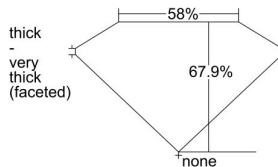

GIA®

FACSIMILE

GIA REPORT 1172715504

Verify this report at gia.edu

GIA DIAMOND DOSSIER®

July 01, 2016
GIA Report Number 1172715504
Shape and Cutting Style ..... Marquise Brilliant
Measurements ..... 6.42 x 4.25 x 2.88 mm

GRADING RESULTS

Carat Weight ..... 0.46 carat
Color Grade ..... F
Clarity Grade VS1

ADDITIONAL GRADING INFORMATION

Polish ..... Good
Symmetry ..... Fair
Fluorescence ..... None
Clarity Characteristics..... Crystal, Feather, Pinpoint
Inscription(s): GIA 1172715504, IGI 31293926

PROPORTIONS

Profile not to actual proportions

GRADING SCALES

GIA COLOR SCALE		GIA CLARITY SCALE			
COLORLESS	D	VERY VERY SLIGHTLY INCLUDED	FLAWLESS		
	E		INTERNALLY FLAWLESS		
	F	VERY SLIGHTLY INCLUDED	VVS₁		
	G		VVS₂		
	H		VS₁		
	NEAR COLORLESS	I	SLIGHTLY INCLUDED	VS₂	
		J		SI₁	
		FAINT	K	INCLUDED	SI₂
			L		I₁
			M		I₂
VERY LIGHT	N	LIGHT	I₃		
	O				
	P				
	Q				
	R