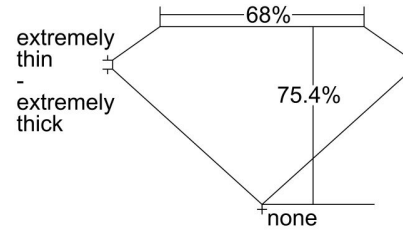

GIA DIAMOND GRADING REPORT

November 19, 2015

GIA Report Number 6173392371

Shape and Cutting Style Square Modified Brilliant

Measurements 6.74 x 6.73 x 5.07 mm

GRADING RESULTS

Carat Weight 2.01 carat

Color Grade G

Clarity Grade SI2

ADDITIONAL GRADING INFORMATION

Polish Very Good

Symmetry Good

Fluorescence None

Comments: Clouds, pinpoints and additional extra facets are not shown.

PROPORTIONS

Profile not to actual proportions

CLARITY CHARACTERISTICS

KEY TO SYMBOLS*

-  Feather
-  Crystal
-  Cavity
-  Needle
-  Extra Facet

* Red symbols denote internal characteristics (inclusions). Green or black symbols denote external characteristics (blemishes). Diagram is an approximate representation of the diamond, and symbols shown indicate type, position, and approximate size of clarity characteristics. All clarity characteristics may not be shown. Details of finish are not shown.