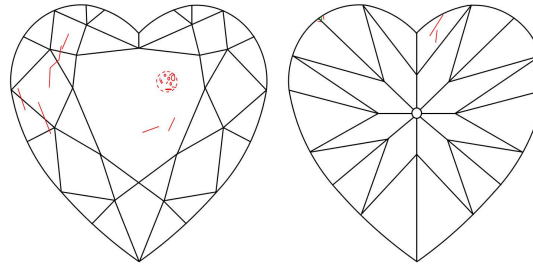

GIA DIAMOND GRADING REPORT

 January 14, 2016
 GIA Report Number 2217475890
 Shape and Cutting Style Heart Brilliant
 Measurements 5.97 x 7.06 x 3.91 mm

GRADING RESULTS

 Carat Weight 1.00 carat
 Color Grade F
 Clarity Grade SI1

ADDITIONAL GRADING INFORMATION

 Polish Excellent
 Symmetry Very Good
 Fluorescence None
 Inscription(s): GIA 2217475890

PROPORTIONS

Profile not to actual proportions

CLARITY CHARACTERISTICS

KEY TO SYMBOLS*

- Crystal
- Cloud
- ~ Feather
- \ Needle
- / Indented Natural

* Red symbols denote internal characteristics (inclusions). Green or black symbols denote external characteristics (blemishes). Diagram is an approximate representation of the diamond, and symbols shown indicate type, position, and approximate size of clarity characteristics. All clarity characteristics may not be shown. Details of finish are not shown.