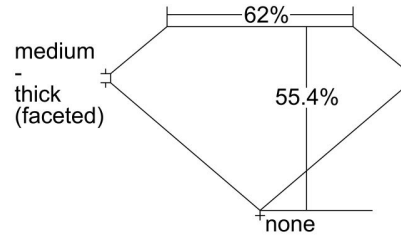

GIA DIAMOND GRADING REPORT

 January 14, 2016
 GIA Report Number 2217475890
 Shape and Cutting Style Heart Brilliant
 Measurements 5.97 x 7.06 x 3.91 mm

GRADING RESULTS

 Carat Weight 1.00 carat
 Color Grade F
 Clarity Grade SI1

ADDITIONAL GRADING INFORMATION

 Polish Excellent
 Symmetry Very Good
 Fluorescence None
 Inscription(s): GIA 2217475890

PROPORTIONS

Profile not to actual proportions

CLARITY CHARACTERISTICS

KEY TO SYMBOLS*

- Crystal
- Cloud
- ~ Feather
- \ Needle
- / Indented Natural

* Red symbols denote internal characteristics (inclusions). Green or black symbols denote external characteristics (blemishes). Diagram is an approximate representation of the diamond, and symbols shown indicate type, position, and approximate size of clarity characteristics. All clarity characteristics may not be shown. Details of finish are not shown.