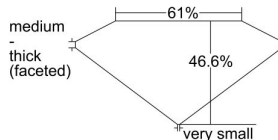

GIA®

FACSIMILE

GIA REPORT

1166939771

Verify this report at gia.edu

GIA DIAMOND DOSSIER®

January 20, 2015
GIA Report Number 1166939771
Shape and Cutting Style ..... Heart Brilliant
Measurements ..... 5.91 x 7.00 x 3.26 mm

GRADING RESULTS

Carat Weight ..... 0.76 carat
Color Grade ..... G
Clarity Grade SI2

ADDITIONAL GRADING INFORMATION

Polish ..... Good
Symmetry ..... Good
Fluorescence ..... None
Clarity Characteristics ..... Crystal, Feather
Inscription(s): GIA 1166939771

PROPORTIONS

Profile not to actual proportions

GRADING SCALES

GIA COLOR SCALE		GIA CLARITY SCALE			
COLORLESS	D	VERY VERY SLIGHTLY INCLUDED	FLAWLESS		
	E		INTERNALLY FLAWLESS		
	F	VERY SLIGHTLY INCLUDED	VVS₁		
	G		VVS₂		
	H		VS₁		
	NEAR COLORLESS	I	SLIGHTLY INCLUDED	VS₂	
		J		SI₁	
		FAINT	K	INCLUDED	SI₂
			L		I₁
			M		I₂
VERY LIGHT	N	LIGHT	I₃		
	O				
	P				
	Q				
	R