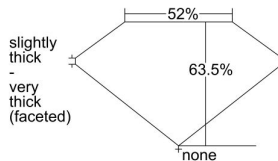

GIA®

FACSIMILE

GIA REPORT 6221680794

Verify this report at gia.edu

GIA DIAMOND DOSSIER®

May 23, 2016
GIA Report Number 6221680794
Shape and Cutting Style ..... Pear Brilliant
Measurements ..... 6.13 x 4.06 x 2.58 mm

GRADING RESULTS

Carat Weight ..... 0.40 carat
Color Grade ..... D
Clarity Grade VS1

ADDITIONAL GRADING INFORMATION

Polish ..... Excellent
Symmetry ..... Very Good
Fluorescence ..... None
Clarity Characteristics..... Cloud, Crystal, Needle, Pinpoint
Inscription(s): GIA 6221680794

PROPORTIONS

Profile not to actual proportions

GRADING SCALES

GIA COLOR SCALE		GIA CLARITY SCALE	
COLORLESS	D	VERY VERY SLIGHTLY INCLUDED	FLAWLESS
	E		INTERNALLY FLAWLESS
	F		VVS₁
	G		VVS₂
	H		VS₁
	I		VS₂
	J		SI₁
	K		SI₂
	L		I₁
	M		I₂
NEAR COLORLESS	N	SLIGHTLY INCLUDED	I₃
	O		
	P		
	Q		
FAINT	R		
	S		
	T		
	U		
VERY LIGHT	V		
	W		
	X		
	Y		
LIGHT	Z