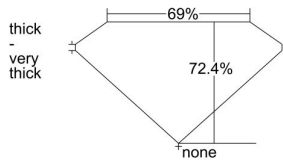

GIA®

FACSIMILE

GIA REPORT 2227554326

Verify this report at gia.edu

GIA DIAMOND DOSSIER®

May 05, 2016
GIA Report Number 2227554326
Shape and Cutting Style ..... Square Modified Brilliant
Measurements ..... 5.25 x 5.11 x 3.70 mm

GRADING RESULTS

Carat Weight ..... 0.90 carat
Color Grade ..... G
Clarity Grade SI1

ADDITIONAL GRADING INFORMATION

Polish ..... Excellent
Symmetry ..... Good
Fluorescence ..... None
Clarity Characteristics ..... Crystal
Inscription(s): GIA 2227554326

PROPORTIONS

Profile not to actual proportions

GRADING SCALES

GIA COLOR SCALE		GIA CLARITY SCALE			
COLORLESS	D	VERY VERY SLIGHTLY INCLUDED	FLAWLESS		
	E		INTERNALLY FLAWLESS		
	F	VERY SLIGHTLY INCLUDED	VVS₁		
	G		VVS₂		
	H		VS₁		
	NEAR COLORLESS	I	SLIGHTLY INCLUDED	VS₂	
		J		SI₁	
		FAINT	K	INCLUDED	SI₂
			L		I₁
			M		I₂
VERY LIGHT	N	LIGHT	I₃		
	O				
	P				
	Q				
	R