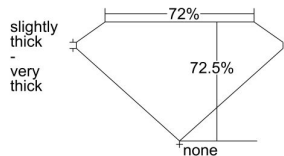

GIA®

FACSIMILE

GIA REPORT 5223690420

Verify this report at gia.edu

GIA DIAMOND DOSSIER®

May 22, 2016
GIA Report Number 5223690420
Shape and Cutting Style ..... Square Modified Brilliant
Measurements ..... 5.23 x 5.17 x 3.75 mm

GRADING RESULTS

Carat Weight ..... 0.90 carat
Color Grade ..... F
Clarity Grade VS1

ADDITIONAL GRADING INFORMATION

Polish ..... Excellent
Symmetry ..... Good
Fluorescence ..... None
Clarity Characteristics ..... Cloud
Inscription(s): GIA 5223690420

PROPORTIONS

Profile not to actual proportions

GRADING SCALES

GIA COLOR SCALE		GIA CLARITY SCALE		
COLORLESS	D	VERY VERY SLIGHTLY INCLUDED	FLAWLESS	
	E		INTERNALLY FLAWLESS	
	F		VVS₁	
	NEAR COLORLESS	G	VVS₂	
		H	VERY SLIGHTLY INCLUDED	VS₁
		I		VS₂
		J	SLIGHTLY INCLUDED	SI₁
	K	SI₂		
	L	INCLUDED		I₁
	M		I₂	
N	I₃			
FAINT	O			
	P			
	Q			
	R			
	S			
	T			
VERY LIGHT	U			
	V			
	W			
	X			
LIGHT	Y			
	Z