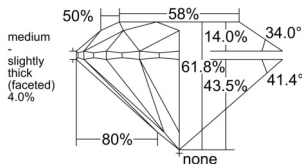

GIA®

FACSIMILE

GIA REPORT 6522400018

Verify this report at GIA.edu

GIA NATURAL DIAMOND DOSSIER®

June 05, 2025
GIA Report Number 6522400018
Shape and Cutting Style ..... Round Brilliant
Measurements ..... 4.90 - 4.93 x 3.04 mm

GRADING RESULTS

Carat Weight ..... 0.45 carat
Color Grade ..... H
Clarity Grade VS1
Cut Grade ..... Excellent

ADDITIONAL GRADING INFORMATION

Polish ..... Excellent
Symmetry ..... Excellent
Fluorescence ..... None
Clarity Characteristics ..... Cloud
Inscription(s): GIA 6522400018

PROPORTIONS

Profile to actual proportions

GRADING SCALES

GIA COLOR SCALE	GIA CLARITY SCALE	GIA CUT SCALE
COLOURLESS	FLAWLESS	EXCELLENT
D	INTERNALLY FLAWLESS	
E	VVS₁	VERY GOOD
F		
G	VS₁	GOOD
H		
I	SI₁	FAIR
J		
K	I₁	POOR
L		
M	I₂	
N		
O	I₃	
P		
Q		
R		
S		
T		
U		
V		
W		
X		
Y		
Z