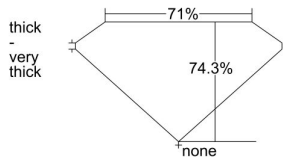

GIA®

FACSIMILE

GIA REPORT 7213113773

Verify this report at gia.edu

GIA DIAMOND DOSSIER®

November 06, 2015
GIA Report Number 7213113773
Shape and Cutting Style ..... Emerald Cut
Measurements ..... 6.42 x 4.76 x 3.53 mm

GRADING RESULTS

Carat Weight ..... 0.95 carat
Color Grade I
Clarity Grade VS1

ADDITIONAL GRADING INFORMATION

Polish ..... Very Good
Symmetry ..... Very Good
Fluorescence ..... None
Clarity Characteristics ..... Crystal, Cloud, Pinpoint
Inscription(s): GIA 7213113773

PROPORTIONS

Profile not to actual proportions

GRADING SCALES

GIA COLOR SCALE		GIA CLARITY SCALE	
COLORLESS	D	VERY VERY SLIGHTLY INCLUDED	FLAWLESS
	E		INTERNALLY FLAWLESS
	F	VERY SLIGHTLY INCLUDED	VVS₁
	G		VVS₂
	H		VS₁
NEAR COLORLESS	I	VERY SLIGHTLY INCLUDED	VS₂
	J		SI₁
	K	SLIGHTLY INCLUDED	SI₂
	L		I₁
	M		I₂
FAINT	N	INCLUDED	I₃
	O		
	P		
	VERY LIGHT	Q	
		R	
S			
LIGHT		T	
		U	
	V		
	W		
	X		
Y			
Z