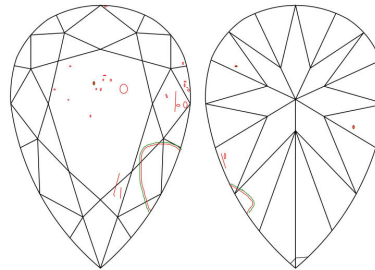

CLARITY CHARACTERISTICS

KEY TO SYMBOLS*

- Knot
- Cloud
- Crystal
- Feather
- Extra Facet

* Red symbols denote internal characteristics (inclusions). Green or black symbols denote external characteristics (blemishes). Diagram is an approximate representation of the diamond, and symbols shown indicate type, position, and approximate size of clarity characteristics. All clarity characteristics may not be shown. Details of finish are not shown.

GRADING SCALES

GIA COLOR SCALE

COLOURLESS	D
	E
	F
NEAR COLOURLESS	G
	H
	I
FAINT	J
	K
	L
VERY LIGHT	M
	N
	O
LIGHT	P
	Q
	R
	S
	T
	U
	V
W	
X	
Y	
Z	

GIA CLARITY SCALE

reportcheck.gia.edu

The results documented in this report refer only to the diamond described, and were obtained using the techniques and equipment used by GIA at the time of examination. This report is not a guarantee or valuation. For additional information and important limitations and disclaimers, please see www.gia.edu/terms or call +1 800 421 7250 or +1 760 603 4500. ©2014 Gemological Institute of America, Inc.

THE SECURITY FEATURES IN THIS DOCUMENT, INCLUDING THE HOLOGRAM, SECURITY SCREEN AND MICROPRINT LINES, IN ADDITION TO THOSE NOT LISTED, EXCEED DOCUMENT SECURITY INDUSTRY GUIDELINES.