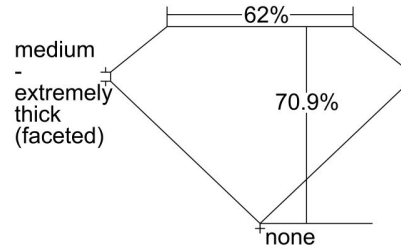

GIA DIAMOND GRADING REPORT

April 22, 2016
GIA Report Number 6222422750
Shape and Cutting Style ..... Pear Brilliant
Measurements ..... 7.49 x 5.67 x 4.02 mm

GRADING RESULTS

Carat Weight ..... 1.05 carat
Color Grade ..... J
Clarity Grade SI2

ADDITIONAL GRADING INFORMATION

Polish ..... Very Good
Symmetry ..... Good
Fluorescence ..... Strong Blue
Inscription(s): GIA 6222422750

Comments: Additional clouds are not shown. Pinpoints are not shown.

PROPORTIONS

Profile not to actual proportions