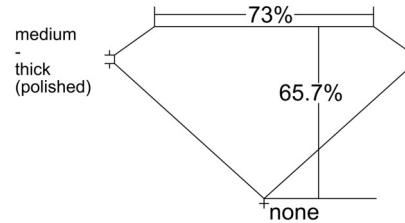

GIA NATURAL DIAMOND GRADING REPORT

March 17, 2025

GIA Report Number 6511613619

Shape and Cutting Style ..... Cut-Cornered Rectangular
Modified Brilliant

Measurements ..... 8.42 x 6.35 x 4.17 mm

GRADING RESULTS

Carat Weight ..... 2.01 carat

Color Grade I

Clarity Grade S11

ADDITIONAL GRADING INFORMATION

Polish ..... Excellent

Symmetry ..... Excellent

Fluorescence ..... None

Inscription(s): GIA 6511613619

Comments: Additional clouds are not shown. Pinpoints are not shown.

PROPORTIONS

Profile not to actual proportions