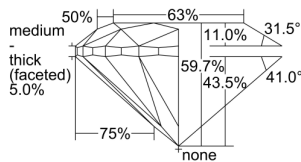

GIA®

FACSIMILE

GIA REPORT 5161867179

Verify this report at gia.edu

GIA DIAMOND DOSSIER®

February 24, 2015
GIA Report Number 5161867179
Shape and Cutting Style ..... Round Brilliant
Measurements ..... 5.12 - 5.17 x 3.07 mm

GRADING RESULTS

Carat Weight ..... 0.51 carat
Color Grade ..... D
Clarity Grade VS1
Cut Grade ..... Good

ADDITIONAL GRADING INFORMATION

Polish ..... Good
Symmetry ..... Fair
Fluorescence ..... None
Clarity Characteristics ..... Etch Channel, Feather
Inscription(s): GIA 5161867179, I LOVE YOU
Comments: An inscription is present.

PROPORTIONS

Profile to actual proportions

GRADING SCALES

GIA COLOR SCALE	GIA CLARITY SCALE	GIA CUT SCALE	
D	FLAWLESS	EXCELLENT	
E	INTERNALLY FLAWLESS		
F		VVS₁	VERY GOOD
G	VVS₂		
H	VS₁	GOOD	
I	VS₂		
J	SI₁	FAIR	
K	SI₂		
L	I₁	POOR	
M	I₂		
N	I₃		
O			
P			
Q			
R			
S			
T			
U			
V			
W			
X			
Y			
Z