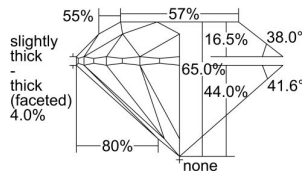

GIA®

FACSIMILE

GIA REPORT 5141333334

Verify this report at GIA.edu

GIA NATURAL DIAMOND DOSSIER®

June 22, 2022
GIA Report Number 5141333334
Shape and Cutting Style ..... Round Brilliant
Measurements ..... 6.03 - 6.09 x 3.94 mm

GRADING RESULTS

Carat Weight ..... 0.91 carat
Color Grade ..... F
Clarity Grade I1
Cut Grade ..... Good

ADDITIONAL GRADING INFORMATION

Polish ..... Very Good
Symmetry ..... Excellent
Fluorescence ..... None
Clarity Characteristics ..... Cloud, Crystal
Inscription(s): GIA 5141333334

PROPORTIONS

Profile to actual proportions

GRADING SCALES

GIA COLOR SCALE	GIA CLARITY SCALE	GIA CUT SCALE	
D	FLAWLESS	EXCELLENT	
E	INTERNALLY FLAWLESS		
F		VVS₁	VERY GOOD
G	VVS₂		
H	VS₁	GOOD	
I	VS₂		
J	SI₁	FAIR	
K	SI₂		
L	I₁	POOR	
M	I₂		
N	I₃		
O			
P			
Q			
R			
S			
T			
U			
V			
W			
X			
Y			
Z