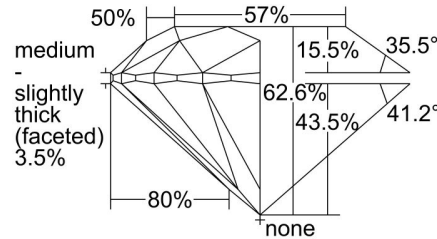

GIA DIAMOND GRADING REPORT

December 02, 2013
 GIA Report Number 5163465199
 Shape and Cutting Style Round Brilliant
 Measurements 6.98 - 7.01 x 4.38 mm

GRADING RESULTS

Carat Weight 1.32 carat
 Color Grade F
 Clarity Grade VVS2
 Cut Grade Excellent

PROPORTIONS

Profile to actual proportions

CLARITY CHARACTERISTICS

KEY TO SYMBOLS*

- Pinpoint
- Feather

* Red symbols denote internal characteristics (inclusions). Green or black symbols denote external characteristics (blemishes). Diagram is an approximate representation of the diamond, and symbols shown indicate type, position, and approximate size of clarity characteristics. All clarity characteristics may not be shown. Details of finish are not shown.