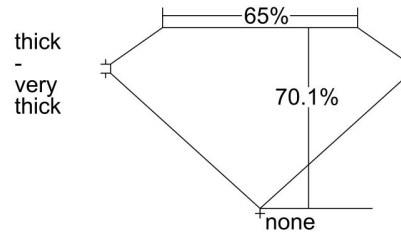

GIA DIAMOND GRADING REPORT

May 23, 2014
 GIA Report Number 1177444005
 Shape and Cutting Style Square Emerald Cut
 Measurements 7.40 x 7.39 x 5.18 mm

GRADING RESULTS

Carat Weight 2.58 carat
 Color Grade H
 Clarity Grade VS1

ADDITIONAL GRADING INFORMATION

Polish Excellent
 Symmetry Excellent
 Fluorescence None
 Inscription(s): GIA 1177444005
Comments: Additional pinpoints are not shown.

PROPORTIONS

Profile not to actual proportions

CLARITY CHARACTERISTICS

KEY TO SYMBOLS*

- Crystal
- ◐ Cloud
- Pinpoint

* Red symbols denote internal characteristics (inclusions). Green or black symbols denote external characteristics (blemishes). Diagram is an approximate representation of the diamond, and symbols shown indicate type, position, and approximate size of clarity characteristics. All clarity characteristics may not be shown. Details of finish are not shown.