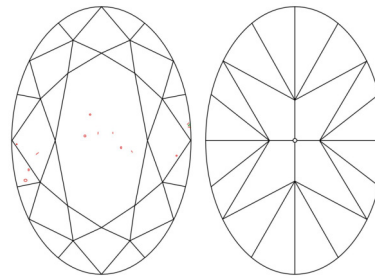

GIA NATURAL DIAMOND GRADING REPORT

February 04, 2026  
 GIA Report Number ..... 1549576481  
 Shape and Cutting Style ..... Oval Brilliant  
 Measurements ..... 9.12 x 6.20 x 3.97 mm

GRADING RESULTS

Carat Weight ..... 1.41 carat  
 Color Grade ..... D  
 Clarity Grade ..... VS1

ADDITIONAL GRADING INFORMATION

Polish ..... Excellent  
 Symmetry ..... Excellent  
 Fluorescence ..... None  
 Inscription(s): GIA 1549576481  
**Comments:** Pinpoints are not shown.

PROPORTIONS

Profile not to actual proportions

CLARITY CHARACTERISTICS

KEY TO SYMBOLS\*

- Crystal
- ∖ Needle
- ∧ Indented Natural

\* Red symbols denote internal characteristics (inclusions). Green or black symbols denote external characteristics (blemishes). Diagram is an approximate representation of the diamond, and symbols shown indicate type, position, and approximate size of clarity characteristics. All clarity characteristics may not be shown. Details of finish are not shown.