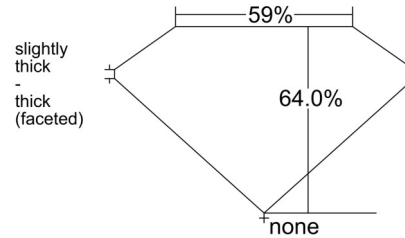

GIA NATURAL DIAMOND GRADING REPORT

February 04, 2026  
 GIA Report Number ..... 1549576481  
 Shape and Cutting Style ..... Oval Brilliant  
 Measurements ..... 9.12 x 6.20 x 3.97 mm

GRADING RESULTS

Carat Weight ..... 1.41 carat  
 Color Grade ..... D  
 Clarity Grade ..... VS1

ADDITIONAL GRADING INFORMATION

Polish ..... Excellent  
 Symmetry ..... Excellent  
 Fluorescence ..... None  
 Inscription(s): GIA 1549576481  
**Comments:** Pinpoints are not shown.

PROPORTIONS

Profile not to actual proportions

CLARITY CHARACTERISTICS

KEY TO SYMBOLS\*

- Crystal
- ∖ Needle
- ∧ Indented Natural

\* Red symbols denote internal characteristics (inclusions). Green or black symbols denote external characteristics (blemishes). Diagram is an approximate representation of the diamond, and symbols shown indicate type, position, and approximate size of clarity characteristics. All clarity characteristics may not be shown. Details of finish are not shown.