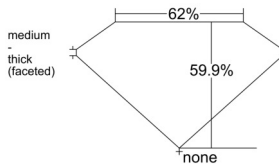

GIA®

FACSIMILE

GIA REPORT 3535218542

Verify this report at GIA.edu

GIA NATURAL DIAMOND DOSSIER®

August 25, 2025
GIA Report Number 3535218542
Shape and Cutting Style ..... Pear Brilliant
Measurements ..... 6.20 x 3.84 x 2.30 mm

GRADING RESULTS

Carat Weight ..... 0.31 carat
Color Grade ..... F
Clarity Grade VS2

ADDITIONAL GRADING INFORMATION

Polish ..... Excellent
Symmetry ..... Very Good
Fluorescence ..... None
Clarity Characteristics ..... Crystal, Cloud
Inscription(s): GIA 3535218542

PROPORTIONS

Profile not to actual proportions

GRADING SCALES

GIA COLOR SCALE		GIA CLARITY SCALE			
COLORLESS	D	VERY VERY SLIGHTLY INCLUDED	FLAWLESS		
	E		INTERNALLY FLAWLESS		
	F		VVS₁		
	NEAR COLORLESS	G	VERY SLIGHTLY INCLUDED	VVS₂	
		H		VS₁	
		FANT	I	SLIGHTLY INCLUDED	VS₂
			J		SI₁
	LIGHT	K	INCLUDED	SI₂	
		L		I₁	
		M	NOT LISTED	I₂	
N		I₃			
O					
P					
Q					
R					
S					
T					
U					
V					
W					
X					
Y					
Z