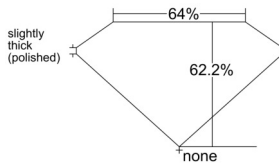

GIA®

FACSIMILE

GIA REPORT 1539164943

Verify this report at GIA.edu

GIA NATURAL DIAMOND DOSSIER®

August 20, 2025
GIA Report Number 1539164943
Shape and Cutting Style ..... Emerald Cut
Measurements ..... 4.83 x 3.23 x 2.01 mm

GRADING RESULTS

Carat Weight ..... 0.31 carat
Color Grade ..... E
Clarity Grade VS1

ADDITIONAL GRADING INFORMATION

Polish ..... Excellent
Symmetry ..... Very Good
Fluorescence ..... Faint
Clarity Characteristics ..... Crystal
Inscription(s): GIA 1539164943

PROPORTIONS

Profile not to actual proportions

GRADING SCALES

GIA COLOR SCALE		GIA CLARITY SCALE	
COLORLESS	D	VERY VERY SLIGHTLY INCLUDED	FLAWLESS
	E		INTERNALLY FLAWLESS
	F		VVS₁
	G		VVS₂
	H		VS₁
	I		VS₂
	J		SI₁
	K		SI₂
	L		I₁
	M		I₂
NEAR COLORLESS	N	SLIGHTLY INCLUDED	I₃
	O		
	P		
	Q		
FAINT	R	INCLUDED	
	S		
	T		
	U		
VERY LIGHT	V	INCLUDED	
	W		
	X		
	Y		
LIGHT	Z