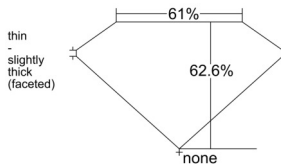

GIA®

FACSIMILE

GIA REPORT 6521794572

Verify this report at GIA.edu

GIA NATURAL DIAMOND DOSSIER®

July 14, 2025
GIA Report Number 6521794572
Shape and Cutting Style ..... Pear Brilliant
Measurements ..... 5.85 x 3.71 x 2.32 mm

GRADING RESULTS

Carat Weight ..... 0.30 carat
Color Grade ..... F
Clarity Grade VS2

ADDITIONAL GRADING INFORMATION

Polish ..... Excellent
Symmetry ..... Very Good
Fluorescence ..... None
Clarity Characteristics ..... Cloud
Inscription(s): GIA 6521794572

PROPORTIONS

Profile not to actual proportions

GRADING SCALES

GIA COLOR SCALE		GIA CLARITY SCALE			
COLORLESS	D	VERY VERY SLIGHTLY INCLUDED	FLAWLESS		
	E		INTERNALLY FLAWLESS		
	F	VERY SLIGHTLY INCLUDED	VVS₁		
	G		VVS₂		
	H		VS₁		
	NEAR COLORLESS	I	SLIGHTLY INCLUDED	VS₂	
		J		SI₁	
		FAINT	K	INCLUDED	SI₂
			L		I₁
			M		I₂
VERT LIGHT	N	LIGHT	I₃		
	O				
	P				
	Q				
	R