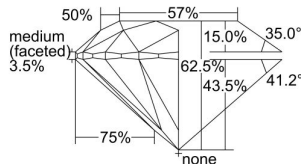

GIA®

FACSIMILE

GIA REPORT 3235275979

Verify this report at gia.edu

GIA DIAMOND DOSSIER®

July 22, 2016
GIA Report Number 3235275979
Shape and Cutting Style ..... Round Brilliant
Measurements ..... 5.79 - 5.82 x 3.62 mm

GRADING RESULTS

Carat Weight ..... 0.75 carat
Color Grade ..... G
Clarity Grade VS2
Cut Grade ..... Excellent

ADDITIONAL GRADING INFORMATION

Polish ..... Excellent
Symmetry ..... Excellent
Fluorescence ..... Faint
Clarity Characteristics ..... Crystal, Cloud, Feather
Inscription(s): GIA 3235275979

PROPORTIONS

Profile to actual proportions

GRADING SCALES

GIA COLOR SCALE	GIA CLARITY SCALE	GIA CUT SCALE	
D	FLAWLESS	EXCELLENT	
E	INTERNALLY FLAWLESS		
F		VVS₁	VERY GOOD
G	VVS₂		
H	VS₁	GOOD	
I	VS₂		
J	SI₁	FAIR	
K	SI₂		
L	I₁	POOR	
M	I₂		
N	I₃		
O			
P			
Q			
R			
S			
T			
U			
V			
W			
X			
Y			
Z