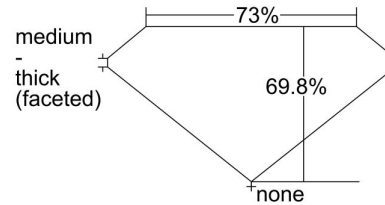

**GIA DIAMOND GRADING REPORT**

May 08, 2016  
 GIA Report Number ..... 1229566936  
 Shape and Cutting Style ..... Cushion Modified Brilliant  
 Measurements ..... 7.11 x 7.09 x 4.95 mm

**GRADING RESULTS**

Carat Weight ..... 2.02 carat  
 Color Grade ..... J  
 Clarity Grade ..... VS1

**ADDITIONAL GRADING INFORMATION**

Polish ..... Excellent  
 Symmetry ..... Good  
 Fluorescence ..... None

**PROPORTIONS**

Profile not to actual proportions

**CLARITY CHARACTERISTICS**

**KEY TO SYMBOLS\***

-  Feather
-  Cavity
-  Extra Facet

\* Red symbols denote internal characteristics (inclusions). Green or black symbols denote external characteristics (blemishes). Diagram is an approximate representation of the diamond, and symbols shown indicate type, position, and approximate size of clarity characteristics. All clarity characteristics may not be shown. Details of finish are not shown.