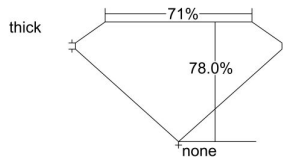

GIA®

FACSIMILE

GIA REPORT 2218161556

Verify this report at gia.edu

GIA DIAMOND DOSSIER®

December 11, 2015
GIA Report Number 2218161556
Shape and Cutting Style ..... Square Modified Brilliant
Measurements ..... 4.92 x 4.90 x 3.82 mm

GRADING RESULTS

Carat Weight ..... 0.81 carat
Color Grade ..... K
Clarity Grade VS1

ADDITIONAL GRADING INFORMATION

Polish ..... Very Good
Symmetry ..... Very Good
Fluorescence ..... None
Clarity Characteristics ..... Crystal
Inscription(s): GIA 2218161556

PROPORTIONS

Profile not to actual proportions

GRADING SCALES

GIA COLOR SCALE		GIA CLARITY SCALE			
COLORLESS	D	VERY VERY SLIGHTLY INCLUDED	FLAWLESS		
	E		INTERNALLY FLAWLESS		
	F	VERY SLIGHTLY INCLUDED	VVS₁		
	G		VVS₂		
	H		VS₁		
	NEAR COLORLESS	I	SLIGHTLY INCLUDED	VS₂	
		J		SI₁	
		FAINT	K	INCLUDED	SI₂
			L		I₁
			M		I₂
VERY LIGHT	N	LIGHT	I₃		
	O				
	P				
	Q				
	R