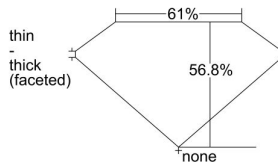

GIA®

FACSIMILE

GIA REPORT 2218417483

Verify this report at gia.edu

GIA DIAMOND DOSSIER®

December 28, 2015
GIA Report Number 2218417483
Shape and Cutting Style ..... Heart Brilliant
Measurements ..... 5.89 x 6.89 x 3.91 mm

GRADING RESULTS

Carat Weight ..... 0.94 carat
Color Grade ..... E
Clarity Grade SI1

ADDITIONAL GRADING INFORMATION

Polish ..... Very Good
Symmetry ..... Very Good
Fluorescence ..... Faint
Clarity Characteristics..... Crystal, Feather
Inscription(s): GIA 2218417483

PROPORTIONS

Profile not to actual proportions

GRADING SCALES

GIA COLOR SCALE		GIA CLARITY SCALE		
COLORLESS	D	VERY VERY SLIGHTLY INCLUDED	FLAWLESS	
	E		INTERNALLY FLAWLESS	
	F	VERY SLIGHTLY INCLUDED	VVS₁	
	G		VVS₂	
	H		VS₁	
NEAR COLORLESS	I	SLIGHTLY INCLUDED	VS₂	
	J		SI₁	
	FAINT	K	INCLUDED	SI₂
		L		I₁
		M		I₂
VERT LIGHT		N	INCLUDED	I₃
		O		
	P			
	LIGHT	Q		
		R		
S				
T				
U				
V				
W				
X				
Y				
Z