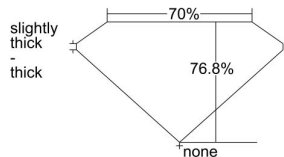

GIA®

FACSIMILE

GIA REPORT 7208821284

Verify this report at gia.edu

GIA DIAMOND DOSSIER®

September 21, 2015
GIA Report Number 7208821284
Shape and Cutting Style ..... Square Modified Brilliant
Measurements ..... 5.02 x 4.93 x 3.78 mm

GRADING RESULTS

Carat Weight ..... 0.81 carat
Color Grade ..... F
Clarity Grade VS1

ADDITIONAL GRADING INFORMATION

Polish ..... Excellent
Symmetry ..... Very Good
Fluorescence ..... None
Clarity Characteristics ..... Cloud, Pinpoint
Inscription(s): GIA 7208821284

PROPORTIONS

Profile not to actual proportions

GRADING SCALES

GIA COLOR SCALE		GIA CLARITY SCALE		
COLORLESS	D	VERY VERY SLIGHTLY INCLUDED	FLAWLESS	
	E		INTERNALLY FLAWLESS	
	F		VS₁	
	G		VS₂	
	NEAR COLORLESS	H	VERY SLIGHTLY INCLUDED	VS₁
		I		VS₂
		J	SLIGHTLY INCLUDED	S₁
		K		S₂
		L		I₁
		M		I₂
FAINT	N	INCLUDED	I₃	
	O			
	P			
	Q			
VERT LIGHT	R			
	S			
	T			
	U			
	V			
	W			
	X			
	Y			
LIGHT	Z