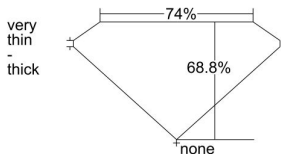

GIA®

FACSIMILE

GIA REPORT 6232321388

Verify this report at gia.edu

GIA DIAMOND DOSSIER®

August 01, 2016
GIA Report Number 6232321388
Shape and Cutting Style ..... Square Modified Brilliant
Measurements ..... 5.71 x 5.66 x 3.89 mm

GRADING RESULTS

Carat Weight ..... 0.99 carat
Color Grade ..... G
Clarity Grade VS2

ADDITIONAL GRADING INFORMATION

Polish ..... Very Good
Symmetry ..... Good
Fluorescence ..... None
Clarity Characteristics ..... Crystal, Cloud
Inscription(s): GIA 6232321388

PROPORTIONS

Profile not to actual proportions

GRADING SCALES

GIA COLOR SCALE		GIA CLARITY SCALE			
COLORLESS	D	VERY VERY SLIGHTLY INCLUDED	FLAWLESS		
	E		INTERNALLY FLAWLESS		
	F	VERY SLIGHTLY INCLUDED	VVS₁		
	G		VVS₂		
	H		VS₁		
	NEAR COLORLESS	I	SLIGHTLY INCLUDED	VS₂	
		J		SI₁	
		FAINT	K	INCLUDED	SI₂
			L		I₁
			M		I₂
VERY LIGHT	N	LIGHT	I₃		
	O				
	P				
	Q				
	R				
	S				
	T