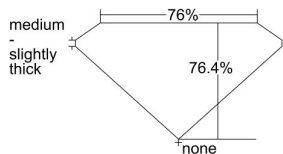

GIA®

FACSIMILE

GIA REPORT 1218533034

Verify this report at gia.edu

GIA DIAMOND DOSSIER®

February 01, 2016
GIA Report Number 1218533034
Shape and Cutting Style ..... Square Modified Brilliant
Measurements ..... 5.21 x 5.16 x 3.94 mm

GRADING RESULTS

Carat Weight ..... 0.95 carat
Color Grade ..... G
Clarity Grade VS1

ADDITIONAL GRADING INFORMATION

Polish ..... Excellent
Symmetry ..... Very Good
Fluorescence ..... None
Clarity Characteristics ..... Crystal, Cloud
Inscription(s): GIA 1218533034

PROPORTIONS

Profile not to actual proportions

GRADING SCALES

GIA COLOR SCALE		GIA CLARITY SCALE			
COLORLESS	D	VERY VERY SLIGHTLY INCLUDED	FLAWLESS		
	E		INTERNALLY FLAWLESS		
	F	VERY SLIGHTLY INCLUDED	VVS₁		
	G		VVS₂		
	H		VS₁		
	NEAR COLORLESS	I	SLIGHTLY INCLUDED	VS₂	
		J		SI₁	
		FAINT	K	INCLUDED	SI₂
			L		I₁
			M		I₂
VERY LIGHT			N	LIGHT	I₃
			O		
			P		
	Q				
LIGHT	R				
	S				
	T				
	U				
	V				
	W				
	X				
	Y				
	Z