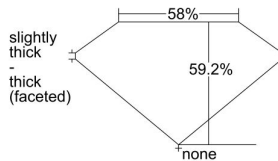

GIA®

FACSIMILE

GIA REPORT 6211031651

Verify this report at gia.edu

GIA DIAMOND DOSSIER®

November 24, 2015
GIA Report Number 6211031651
Shape and Cutting Style ..... Heart Brilliant
Measurements ..... 5.86 x 6.64 x 3.93 mm

GRADING RESULTS

Carat Weight ..... 0.90 carat
Color Grade ..... H
Clarity Grade SI1

ADDITIONAL GRADING INFORMATION

Polish ..... Excellent
Symmetry ..... Very Good
Fluorescence ..... Faint
Clarity Characteristics ..... Crystal, Cloud, Feather
Inscription(s): GIA 6211031651

PROPORTIONS

Profile not to actual proportions

GRADING SCALES

GIA COLOR SCALE		GIA CLARITY SCALE			
COLORLESS	D	VERY VERY SLIGHTLY INCLUDED	FLAWLESS		
	E		INTERNALLY FLAWLESS		
	F	VERY SLIGHTLY INCLUDED	VVS₁		
	G		VVS₂		
	H		VS₁		
	NEAR COLORLESS	I	SLIGHTLY INCLUDED	VS₂	
		J		SI₁	
		FAINT	K	INCLUDED	SI₂
			L		I₁
			M		I₂
VERY LIGHT	N		INCLUDED	I₃	
	O				
	P				
	Q				
	R				
LIGHT	S				
	T				
	U				
	V				
	W				
X					
Y					
Z