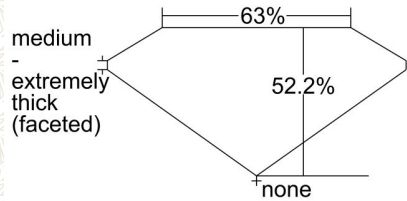

GIA COLORED DIAMOND REPORT

May 09, 2016
 Report Type Grading Report
 GIA Report Number 5172594386
 Shape and Cutting Style Heart Modified Brilliant
 Measurements 6.79 x 7.46 x 3.90 mm

Carat Weight 1.27 carat
 Color Grade Fancy Intense Orange-Yellow
 Color Origin Natural
 Color Distribution Even
 Clarity Grade SI1
 Proportions:

Profile not to actual proportions

Polish Good
 Symmetry Very Good
 Fluorescence Very Strong Yellow
 Inscription(s): GIA 5172594386

Comments: Clarity grade is based on a cloud that is not shown.

ADDITIONAL INFORMATION

CLARITY CHARACTERISTICS

KEY TO SYMBOLS*

- Crystal
- △ Natural
- ~ Feather
- ∖ Needle
- ∩ Indented Natural

* Red symbols denote internal characteristics (inclusions). Green or black symbols denote external characteristics (blemishes). Diagram is an approximate representation of the diamond, and symbols shown indicate type, position, and approximate size of clarity characteristics. All clarity characteristics may not be shown. Details of finish are not shown.