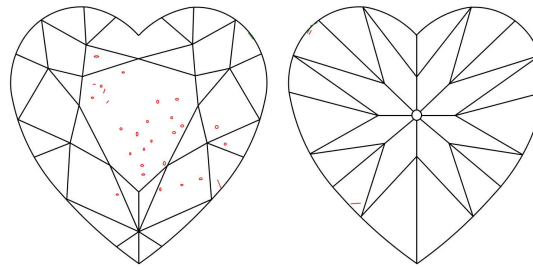

GIA COLORED DIAMOND REPORT

May 09, 2016
 Report Type Grading Report
 GIA Report Number 5172594386
 Shape and Cutting Style Heart Modified Brilliant
 Measurements 6.79 x 7.46 x 3.90 mm

Carat Weight 1.27 carat
 Color Grade Fancy Intense Orange-Yellow
 Color Origin Natural
 Color Distribution Even
 Clarity Grade SI1
 Proportions:

Profile not to actual proportions

Polish Good
 Symmetry Very Good
 Fluorescence Very Strong Yellow
 Inscription(s): GIA 5172594386

Comments: Clarity grade is based on a cloud that is not shown.

ADDITIONAL INFORMATION

CLARITY CHARACTERISTICS

KEY TO SYMBOLS*

- Crystal
- △ Natural
- ~ Feather
- ∖ Needle
- ∩ Indented Natural

* Red symbols denote internal characteristics (inclusions). Green or black symbols denote external characteristics (blemishes). Diagram is an approximate representation of the diamond, and symbols shown indicate type, position, and approximate size of clarity characteristics. All clarity characteristics may not be shown. Details of finish are not shown.