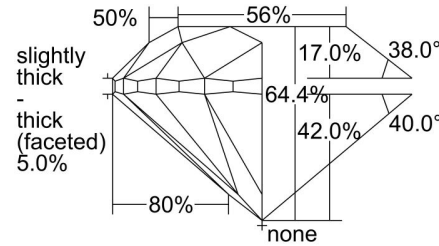

GIA DIAMOND GRADING REPORT

 August 16, 2016
 GIA Report Number 7236462581
 Shape and Cutting Style Round Brilliant
 Measurements 6.22 - 6.26 x 4.02 mm

GRADING RESULTS

 Carat Weight 1.00 carat
 Color Grade F
 Clarity Grade SI2
 Cut Grade Very Good

ADDITIONAL GRADING INFORMATION

 Polish Excellent
 Symmetry Good
 Fluorescence None

Inscription(s): GIA 7236462581

Comments: Clouds are not shown. Surface graining is not shown.

PROPORTIONS

Profile to actual proportions

CLARITY CHARACTERISTICS

KEY TO SYMBOLS*

-  Feather
-  Crystal
-  Needle
-  Indented Natural
-  Extra Facet

* Red symbols denote internal characteristics (inclusions). Green or black symbols denote external characteristics (blemishes). Diagram is an approximate representation of the diamond, and symbols shown indicate type, position, and approximate size of clarity characteristics. All clarity characteristics may not be shown. Details of finish are not shown.