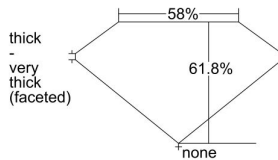

GIA®

FACSIMILE

GIA REPORT 6232758407

Verify this report at gia.edu

GIA DIAMOND DOSSIER®

September 27, 2016
GIA Report Number **6232758407**
Shape and Cutting Style ..... **Pear Brilliant**
Measurements ..... **5.73 x 3.76 x 2.32 mm**

GRADING RESULTS

Carat Weight ..... **0.31 carat**
Color Grade ..... **J**
Clarity Grade **VVS1**

ADDITIONAL GRADING INFORMATION

Polish ..... **Excellent**
Symmetry ..... **Very Good**
Fluorescence ..... **Strong Blue**
Clarity Characteristics..... **Feather**
Inscription(s): GIA 6232758407

PROPORTIONS

Profile not to actual proportions

GRADING SCALES

GIA COLOR SCALE		GIA CLARITY SCALE			
COLORLESS	D	VERY VERY SLIGHTLY INCLUDED	FLAWLESS		
	E		INTERNALLY FLAWLESS		
	F	VERY SLIGHTLY INCLUDED	VVS₁		
	G		VVS₂		
	NEAR COLORLESS	H	SLIGHTLY INCLUDED	VS₁	
		I		VS₂	
	FAINT	J	SLIGHTLY INCLUDED	SI₁	
		K		SI₂	
		VERY LIGHT	L	INCLUDED	I₁
			M		I₂
LIGHT		N	INCLUDED	I₃	
		O			
		P			
		Q			
	R				
	S