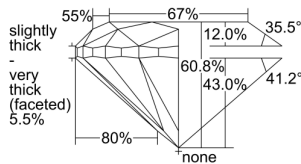

GIA®

FACSIMILE

GIA REPORT 5171183529

Verify this report at gia.edu

GIA DIAMOND DOSSIER®

June 01, 2015
GIA Report Number 5171183529
Shape and Cutting Style ..... Round Brilliant
Measurements ..... 4.74 - 4.86 x 2.92 mm

GRADING RESULTS

Carat Weight ..... 0.43 carat
Color Grade ..... J
Clarity Grade SI2
Cut Grade ..... Good

ADDITIONAL GRADING INFORMATION

Polish ..... Good
Symmetry ..... Good
Fluorescence ..... Faint
Clarity Characteristics ..... Crystal, Feather
Inscription(s): GIA 5171183529

PROPORTIONS

Profile to actual proportions