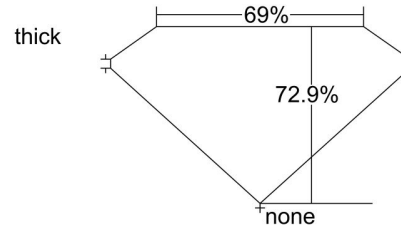

GIA NATURAL DIAMOND GRADING REPORT

August 29, 2020  
 GIA Report Number ..... 7356828509  
 Shape and Cutting Style ..... Square Modified Brilliant  
 Measurements ..... 6.88 x 6.86 x 5.00 mm

GRADING RESULTS

Carat Weight ..... 2.02 carat  
 Color Grade ..... G  
 Clarity Grade ..... SI2

ADDITIONAL GRADING INFORMATION

Polish ..... Excellent  
 Symmetry ..... Very Good  
 Fluorescence ..... Faint  
 Inscription(s): GIA 7356828509  
 Comments: Pinpoints are not shown.

PROPORTIONS

Profile not to actual proportions

CLARITY CHARACTERISTICS

KEY TO SYMBOLS\*

- Crystal
- Knot
- ~ Feather

\* Red symbols denote internal characteristics (inclusions). Green or black symbols denote external characteristics (blemishes). Diagram is an approximate representation of the diamond, and symbols shown indicate type, position, and approximate size of clarity characteristics. All clarity characteristics may not be shown. Details of finish are not shown.