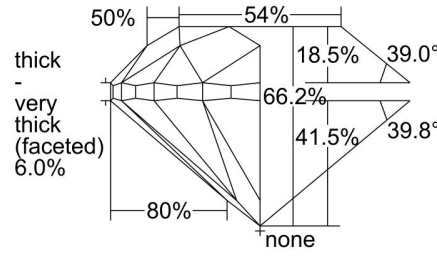

GIA DIAMOND GRADING REPORT

 September 06, 2016
 GIA Report Number 7236635089
 Shape and Cutting Style Round Brilliant
 Measurements 6.11 - 6.18 x 4.07 mm

GRADING RESULTS

 Carat Weight 1.00 carat
 Color Grade G
 Clarity Grade I1
 Cut Grade Good

PROPORTIONS

Profile to actual proportions

CLARITY CHARACTERISTICS

KEY TO SYMBOLS*

-  Twinning Wisp
-  Indented Natural
-  Feather
-  Natural
-  Crystal
-  Cavity

* Red symbols denote internal characteristics (inclusions). Green or black symbols denote external characteristics (blemishes). Diagram is an approximate representation of the diamond, and symbols shown indicate type, position, and approximate size of clarity characteristics. All clarity characteristics may not be shown. Details of finish are not shown.