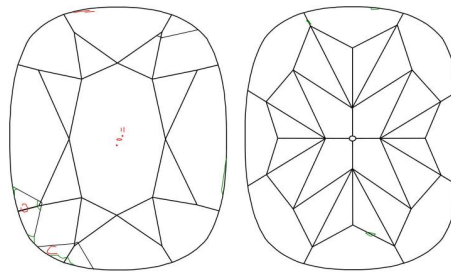

**GIA COLORED DIAMOND REPORT**

March 31, 2014  
 Report Type ..... Grading Report  
 GIA Report Number ..... 1166010136  
 Shape and Cutting Style ..... Cushion Modified Brilliant  
 Measurements ..... 11.26 x 10.46 x 7.12 mm  
  
 Carat Weight ..... 7.64 carat  
 Color Grade ..... Fancy Light Yellow  
 Color Origin ..... Natural  
 Color Distribution ..... Even  
 Clarity Grade ..... VS1  
 Proportions:

Polish ..... Excellent  
 Symmetry ..... Good  
 Fluorescence ..... None

**ADDITIONAL INFORMATION**

**CLARITY CHARACTERISTICS**

**KEY TO SYMBOLS\***

- Crystal
- △ Natural
- ∩ Feather
- ∧ Extra Facet
- ∖ Needle
- Pinpoint

\* Red symbols denote internal characteristics (inclusions). Green or black symbols denote external characteristics (blemishes). Diagram is an approximate representation of the diamond, and symbols shown indicate type, position, and approximate size of clarity characteristics. All clarity characteristics may not be shown. Details of finish are not shown.

**GIA COLORED DIAMOND SCALE**

Illustration of GIA fancy color grade interrelationships

**GIA CLARITY SCALE**

VERY VERY SLIGHTLY INCLUDED	FLAWLESS
	INTERNALLY FLAWLESS
VERY SLIGHTLY INCLUDED	VVS <sub>1</sub>
	VVS <sub>2</sub>
SLIGHTLY INCLUDED	VS <sub>1</sub>
	VS <sub>2</sub>
INCLUDED	I <sub>1</sub>
	I <sub>2</sub>
	I <sub>3</sub>