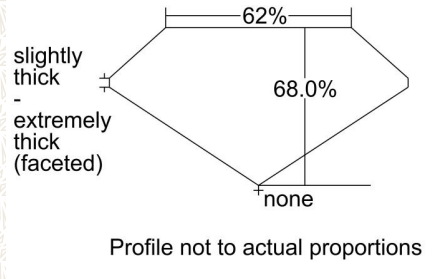

**GIA COLORED DIAMOND REPORT**

March 31, 2014  
 Report Type ..... Grading Report  
 GIA Report Number ..... 1166010136  
 Shape and Cutting Style ..... Cushion Modified Brilliant  
 Measurements ..... 11.26 x 10.46 x 7.12 mm  
  
 Carat Weight ..... 7.64 carat  
 Color Grade ..... Fancy Light Yellow  
 Color Origin ..... Natural  
 Color Distribution ..... Even  
 Clarity Grade ..... VS1  
 Proportions:

Polish ..... Excellent  
 Symmetry ..... Good  
 Fluorescence ..... None

**ADDITIONAL INFORMATION**

**CLARITY CHARACTERISTICS**

**KEY TO SYMBOLS\***

- Crystal
- △ Natural
- ∩ Feather
- ∧ Extra Facet
- ∖ Needle
- Pinpoint

\* Red symbols denote internal characteristics (inclusions). Green or black symbols denote external characteristics (blemishes). Diagram is an approximate representation of the diamond, and symbols shown indicate type, position, and approximate size of clarity characteristics. All clarity characteristics may not be shown. Details of finish are not shown.