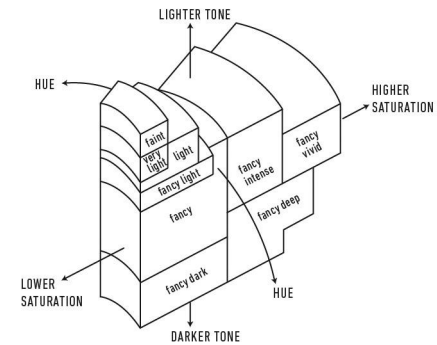

\* Red symbols denote internal characteristics (inclusions). Green or black symbols denote external characteristics (blemishes). Diagram is an approximate representation of the diamond, and symbols shown indicate type, position, and approximate size of clarity characteristics. All clarity characteristics may not be shown. Details of finish are not shown.

**GIA COLORED DIAMOND SCALE**

Illustration of GIA fancy color grade interrelationships

**GIA CLARITY SCALE**

VERY VERY SLIGHTLY INCLUDED	FLAWLESS
	INTERNALLY FLAWLESS
VERY SLIGHTLY INCLUDED	VVS <sub>1</sub>
	VVS <sub>2</sub>
SLIGHTLY INCLUDED	VS <sub>1</sub>
	VS <sub>2</sub>
INCLUDED	I <sub>1</sub>
	I <sub>2</sub>
	I <sub>3</sub>