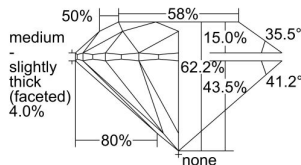

GIA®

FACSIMILE

GIA REPORT 5226432163

Verify this report at gia.edu

GIA DIAMOND DOSSIER®

April 21, 2016
GIA Report Number 5226432163
Shape and Cutting Style ..... Round Brilliant
Measurements ..... 5.95 - 5.97 x 3.71 mm

GRADING RESULTS

Carat Weight ..... 0.81 carat
Color Grade ..... D
Clarity Grade VS1
Cut Grade ..... Excellent

ADDITIONAL GRADING INFORMATION

Polish ..... Excellent
Symmetry ..... Excellent
Fluorescence ..... None
Clarity Characteristics ..... Cloud, Pinpoint
Inscription(s): GIA 5226432163

PROPORTIONS

Profile to actual proportions