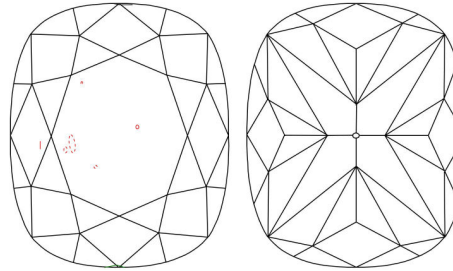

CLARITY CHARACTERISTICS

KEY TO SYMBOLS*

- Cloud
- Extra Facet
- Crystal
- Needle
- Natural

* Red symbols denote internal characteristics (inclusions). Green or black symbols denote external characteristics (blemishes). Diagram is an approximate representation of the diamond, and symbols shown indicate type, position, and approximate size of clarity characteristics. All clarity characteristics may not be shown. Details of finish are not shown.

GRADING SCALES

GIA COLOR SCALE

COLORLESS	D
	E
	F
NEAR COLORLESS	G
	H
	I
FAINT	J
	K
	L
VERY LIGHT	M
	N
	O
LIGHT	P
	Q
	R
	S
	T
	U
	V
W	
X	
Y	
Z	

GIA CLARITY SCALE

reportcheck.gia.edu

The results documented in this report refer only to the diamond described, and were obtained using the techniques and equipment used by GIA at the time of examination. This report is not a guarantee or valuation. For additional information and important limitations and disclaimers, please see www.gia.edu/terms or call +1 800 421 7250 or +1 760 603 4500. ©2014 Gemological Institute of America, Inc.

THE SECURITY FEATURES IN THIS DOCUMENT, INCLUDING THE HOLOGRAM, SECURITY SCREEN AND MICROPRINT LINES, IN ADDITION TO THOSE NOT LISTED, EXCEED DOCUMENT SECURITY INDUSTRY GUIDELINES.