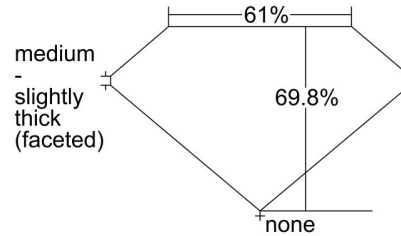

GIA DIAMOND GRADING REPORT

June 27, 2017

GIA Report Number 6265195945

Shape and Cutting Style ..... Cushion Modified Brilliant

Measurements ..... 5.75 x 5.75 x 4.01 mm

GRADING RESULTS

Carat Weight ..... 1.02 carat

Color Grade ..... G

Clarity Grade VS1

ADDITIONAL GRADING INFORMATION

Polish ..... Excellent

Symmetry ..... Excellent

Fluorescence ..... None

Inscription(s): GIA 6265195945

Comments: Additional clouds are not shown. Pinpoints are not shown.

PROPORTIONS

Profile not to actual proportions