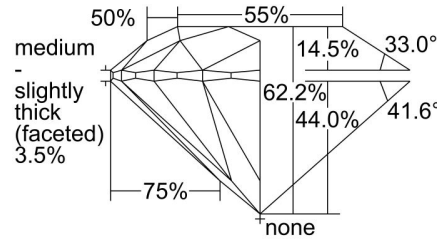

GIA DIAMOND GRADING REPORT

March 30, 2016
 GIA Report Number 1229064247
 Shape and Cutting Style Round Brilliant
 Measurements 6.81 - 6.84 x 4.24 mm

GRADING RESULTS

Carat Weight 1.20 carat
 Color Grade I
 Clarity Grade SI1
 Cut Grade Excellent

PROPORTIONS

Profile to actual proportions

CLARITY CHARACTERISTICS

KEY TO SYMBOLS*

-  Twinning Wisp  Natural
-  Feather
-  Cavity
-  Indented Natural

* Red symbols denote internal characteristics (inclusions). Green or black symbols denote external characteristics (blemishes). Diagram is an approximate representation of the diamond, and symbols shown indicate type, position, and approximate size of clarity characteristics. All clarity characteristics may not be shown. Details of finish are not shown.