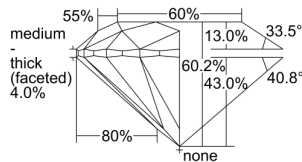

GIA®

FACSIMILE

GIA REPORT 2173217661

Verify this report at gia.edu

GIA DIAMOND DOSSIER®

June 25, 2015
GIA Report Number 2173217661
Shape and Cutting Style ..... Round Brilliant
Measurements ..... 4.75 - 4.78 x 2.87 mm

GRADING RESULTS

Carat Weight ..... 0.40 carat
Color Grade ..... J
Clarity Grade S11
Cut Grade ..... Very Good

ADDITIONAL GRADING INFORMATION

Polish ..... Excellent
Symmetry ..... Excellent
Fluorescence ..... None
Clarity Characteristics ..... Feather
Inscription(s): GIA 2173217661

PROPORTIONS

Profile to actual proportions

GRADING SCALES

GIA COLOR SCALE

COLORED	D
	E
	F
	G
	H
	I
	J
NEAR COLORLESS	K
	L
Faint	M
	N
	O
	P
	R
	S
	T
	U
	V
	W
	X
	Y
Light	Z

GIA CLARITY SCALE