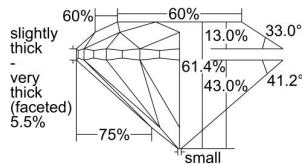

GIA®

FACSIMILE

GIA REPORT 2161778034

Verify this report at gia.edu

GIA DIAMOND DOSSIER®

November 17, 2014
GIA Report Number 2161778034
Shape and Cutting Style ..... Round Brilliant
Measurements ..... 4.83 - 4.96 x 3.01 mm

GRADING RESULTS

Carat Weight ..... 0.46 carat
Color Grade ..... E
Clarity Grade S11
Cut Grade ..... Good

ADDITIONAL GRADING INFORMATION

Polish ..... Good
Symmetry ..... Good
Fluorescence ..... None
Clarity Characteristics ..... Feather, Cloud
Inscription(s): GIA 2161778034

PROPORTIONS

Profile to actual proportions

GRADING SCALES

GIA COLOR SCALE	GIA CLARITY SCALE	GIA CUT SCALE	
D	FLAWLESS	EXCELLENT	
E	INTERNALLY FLAWLESS		
F		VVS₁	VERY GOOD
G	VVS₂		
H	VS₁	GOOD	
I	VS₂		
J	S1₁	FAIR	
K	S1₂		
L	I₁	POOR	
M	I₂		
N	I₃		
O			
P			
Q			
R			
S			
T			
U			
V			
W			
X			
Y			
Z