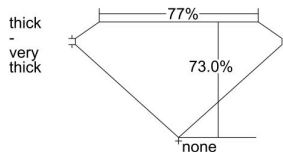

GIA®

FACSIMILE

GIA REPORT 7206574068

Verify this report at gia.edu

GIA DIAMOND DOSSIER®

August 10, 2015
GIA Report Number 7206574068
Shape and Cutting Style ..... Square Modified Brilliant
Measurements ..... 5.22 x 5.00 x 3.65 mm

GRADING RESULTS

Carat Weight ..... 0.81 carat
Color Grade ..... F
Clarity Grade VVS1

ADDITIONAL GRADING INFORMATION

Polish ..... Very Good
Symmetry ..... Good
Fluorescence ..... Medium Blue
Clarity Characteristics ..... Chip, Feather
Inscription(s): GIA 7206574068

PROPORTIONS

Profile not to actual proportions

GRADING SCALES

GIA COLOR SCALE		GIA CLARITY SCALE			
COLORLESS	D	VERY VERY SLIGHTLY INCLUDED	FLAWLESS		
	E		INTERNALLY FLAWLESS		
	F	VERY SLIGHTLY INCLUDED	VVS₁		
	G		VVS₂		
	H		VS₁		
	NEAR COLORLESS	I	SLIGHTLY INCLUDED	VS₂	
		J		SI₁	
		FAINT	K	INCLUDED	SI₂
			L		I₁
			M		I₂
VERY LIGHT			N	LIGHT	I₃
			O		
			P		
	Q				
LIGHT	R				
	S				
	T				
	U				
	V				
	Z