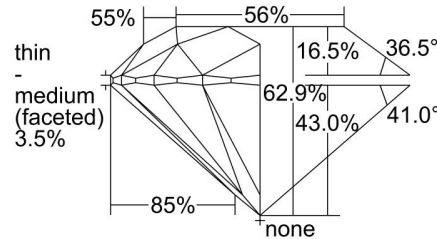

GIA DIAMOND GRADING REPORT

 October 14, 2013
 GIA Report Number 2155712120
 Shape and Cutting Style Round Brilliant
 Measurements 10.12 - 10.16 x 6.38 mm

GRADING RESULTS

 Carat Weight 4.01 carat
 Color Grade K
 Clarity Grade SI1
 Cut Grade Excellent

ADDITIONAL GRADING INFORMATION

 Polish Excellent
 Symmetry Excellent
 Fluorescence None

Comments: Additional twinning wisps, pinpoints and surface graining are not shown.

PROPORTIONS

Profile to actual proportions

CLARITY CHARACTERISTICS

KEY TO SYMBOLS*

-  Twinning Wisp
-  Feather
-  Indented Natural

* Red symbols denote internal characteristics (inclusions). Green or black symbols denote external characteristics (blemishes). Diagram is an approximate representation of the diamond, and symbols shown indicate type, position, and approximate size of clarity characteristics. All clarity characteristics may not be shown. Details of finish are not shown.