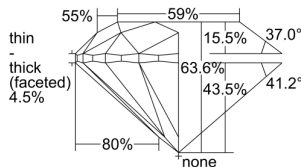

GIA®

FACSIMILE

GIA REPORT 1227408746

Verify this report at gia.edu

GIA DIAMOND DOSSIER®

April 21, 2016
GIA Report Number 1227408746
Shape and Cutting Style ..... Round Brilliant
Measurements ..... 4.62 - 4.67 x 2.96 mm

GRADING RESULTS

Carat Weight ..... 0.40 carat
Color Grade ..... E
Clarity Grade I1
Cut Grade ..... Very Good

ADDITIONAL GRADING INFORMATION

Polish ..... Very Good
Symmetry ..... Very Good
Fluorescence ..... Medium Blue
Clarity Characteristics ..... Crystal
Inscription(s): GIA 1227408746

PROPORTIONS

Profile to actual proportions

GRADING SCALES

GIA COLOR SCALE	GIA CLARITY SCALE	GIA CUT SCALE
D	FLAWLESS	EXCELLENT
E	INTERNALLY FLAWLESS	
F	VVS₁	VERY GOOD
G		
H	VS₁	GOOD
I		
J	VS₂	FAIR
K		
L	SI₁	POOR
M		
N	I₁	
O		
P	I₂	
Q		
R	I₃	
S		
T		
U		
V		
W		
X		
Y		
Z