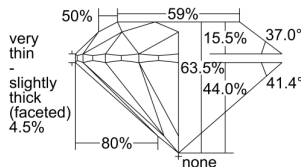

GIA®

FACSIMILE

GIA REPORT 6231559145

Verify this report at gia.edu

GIA DIAMOND DOSSIER®

August 26, 2016
GIA Report Number 6231559145
Shape and Cutting Style ..... Round Brilliant
Measurements ..... 4.64 - 4.68 x 2.96 mm

GRADING RESULTS

Carat Weight ..... 0.40 carat
Color Grade ..... K
Clarity Grade S11
Cut Grade ..... Good

ADDITIONAL GRADING INFORMATION

Polish ..... Excellent
Symmetry ..... Very Good
Fluorescence ..... None
Clarity Characteristics ..... Cloud
Inscription(s): GIA 6231559145

PROPORTIONS

Profile to actual proportions