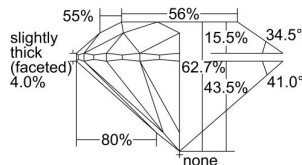

GIA®

FACSIMILE

GIA REPORT 6492456750

Verify this report at GIA.edu

GIA NATURAL DIAMOND DOSSIER®

May 30, 2024
GIA Report Number **6492456750**
Shape and Cutting Style ..... **Round Brilliant**
Measurements ..... **5.91 - 5.93 x 3.72 mm**

GRADING RESULTS

Carat Weight ..... **0.80 carat**
Color Grade ..... **H**
Clarity Grade ..... **Internally Flawless**
Cut Grade ..... **Excellent**

ADDITIONAL GRADING INFORMATION

Polish ..... **Excellent**
Symmetry ..... **Excellent**
Fluorescence ..... **Faint**
Clarity Characteristics..... **Minor Details of Polish**
Inscription(s): **GIA 6492456750**

PROPORTIONS

Profile to actual proportions

GRADING SCALES

GIA COLOR SCALE	GIA CLARITY SCALE	GIA CUT SCALE	
D	FLAWLESS	EXCELLENT	
E	INTERNALLY FLAWLESS		
F		VVS₁	VERY GOOD
G	VVS₂		
H	VS₁	GOOD	
I	VS₂		
J	SI₁	FAIR	
K	SI₂		
L	I₁	POOR	
M	I₂		
N	I₃		
O			
P			
Q			
R			
S			
T			
U			
V			
W			
X			
Y			
Z