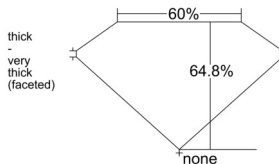

GIA®

FACSIMILE

GIA REPORT 5513735614

Verify this report at GIA.edu

GIA NATURAL DIAMOND DOSSIER®

March 27, 2025
GIA Report Number 5513735614
Shape and Cutting Style ..... Oval Brilliant
Measurements ..... 7.61 x 5.07 x 3.28 mm

GRADING RESULTS

Carat Weight ..... 0.84 carat
Color Grade ..... D
Clarity Grade VS2

ADDITIONAL GRADING INFORMATION

Polish ..... Very Good
Symmetry ..... Very Good
Fluorescence ..... Strong Blue
Clarity Characteristics..... Crystal, Cloud, Indented Natural
Inscription(s): GIA 5513735614

PROPORTIONS

Profile not to actual proportions

GRADING SCALES

GIA COLOR SCALE		GIA CLARITY SCALE			
COLORLESS	D	VERY VERY SLIGHTLY INCLUDED	FLAWLESS		
	E		INTERNALLY FLAWLESS		
	F	VERY SLIGHTLY INCLUDED	VVS₁		
	G		VVS₂		
	H		VS₁		
	NEAR COLORLESS	I	SLIGHTLY INCLUDED	VS₂	
		J		SI₁	
		FAINT	K	INCLUDED	SI₂
			L		I₁
			M		I₂
VERT LIGHT	N	LIGHT	I₃		
	O				
	P				
	Q				
	R